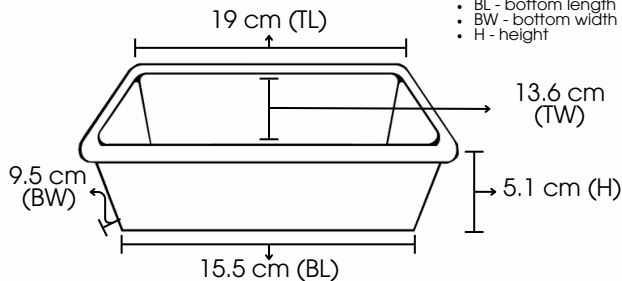

Specifications:	
Capacity:	775 ml.
Washing Instructions:	Commercial dishwasher safe, top rack recommended for domestic use.
BPA Free:	Yes.
Material:	Polypropylene (Type #5).
Colour:	Custom colours available, MOQ applies.
Branding Options:	Single or two colour Pad Print

Dish Dimensions:

Packaging Dimensions:

- Carton Dimension: 54cm x 29cm x 31cm
- Carton Cube: 0.05
- Carton quantity: 150 units per carton
- Carton weight: 11kg